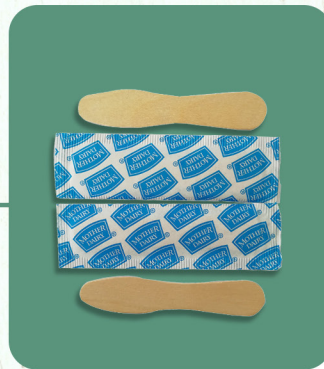

**75MM INDIVIDUAL PAPER WRAPPED
(WITH LOGO)**