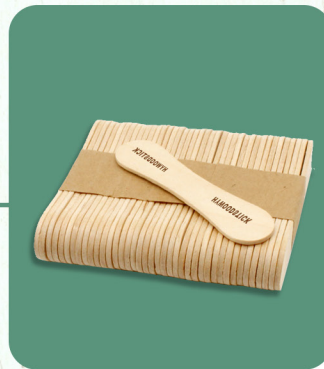

WOODEN ICECREAM STICKS

**75MM INDIVIDUAL PAPER WRAPPED
(WHITE)**

**75MM INDIVIDUAL PAPER WRAPPED
(WITH LOGO)**

**WOODEN ICE CREAM SPOONS
(75MM BUNDLE)**

**WOODEN LOLLY STICKS
140MM * 6MM (CYLINDRICAL)**

WOODEN ICECREAM STICKS

94MM WOODEN ICE CREAM STICKS
(MAGNUM TYPE/PADDLE TYPE)
WITHOUT LOGO

94MM WOODEN ICE CREAM STICKS
(MAGNUM TYPE/PADDLE TYPE)
WITH LOGO

114MM WOODEN ICE CREAM STICKS
(LOOSE PACKING IN BAGS)

INDUSTRIES

WE DEAL IN